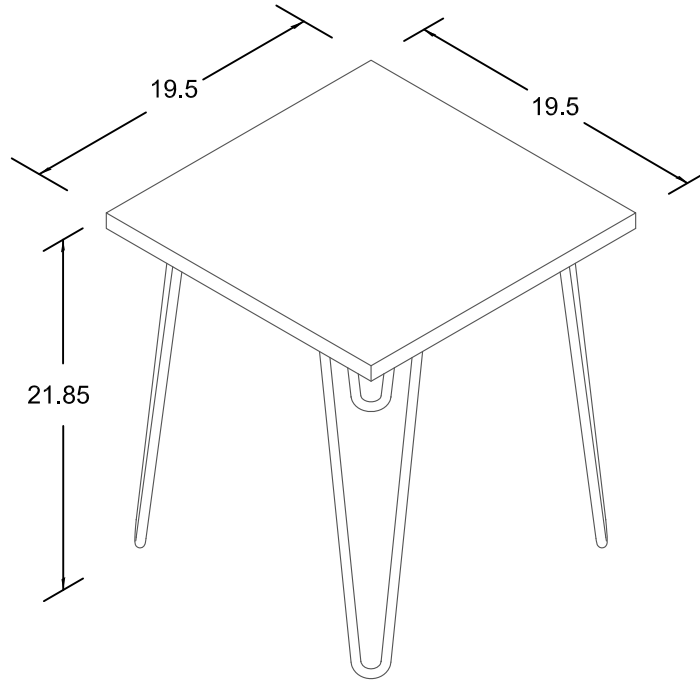

Owen End Table
Model Number: 5068096PCOM
5068196PCOM

OVERALL PRODUCT SIZE(in inches)

19½" (W) * 19½" (D) * 21⅞"(H)

Unit Net Weight: 14.55 lbs (6.6 kg)

MAXIMUM WEIGHT CAPACITIES